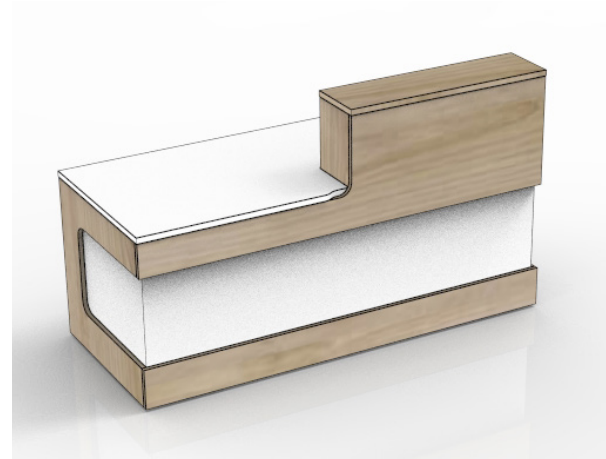

Elevate your first impressions with the Karibu. Sharp, defined angles give the Karibu reception desk its noteworthy, statement aesthetic.

Features

L Shape

- 72", 84", 96"L x 72", 84", 96"W
- 30"D main worksurface
- 24"D return surface
- 2 grommets

**Communicate.
Elevate.
Impress.**

Receptions

MAEVA

tayco®

Welcome guests with MAEVA

Maeva (ma.e.va), the Tahitian word for welcome. Maeva's dynamic curvature creates a smooth, inviting façade, making a great first impression on any visitor.

With Maeva guests are always welcome. Its sophisticated, balanced design creates a truly inviting space, where everyone can connect effectively.

Features

L Shape

- 72", 84", 96"L x 72", 84", 96"W
- 30"D main worksurface
- 24"D return surface
- Full Transaction Top - 3 grommets
- Half Transaction Top - 2 grommets