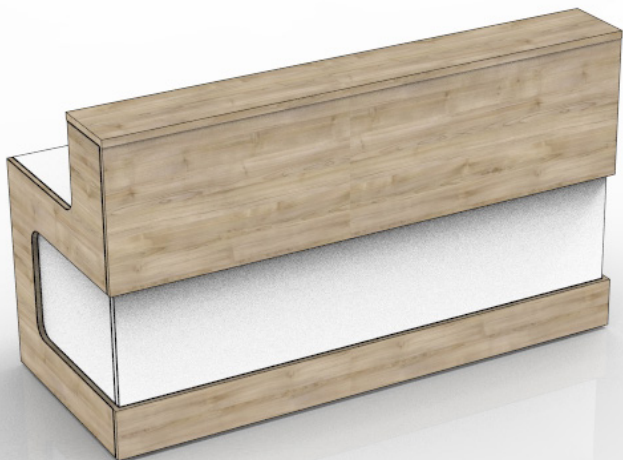

Receptions

MAEVA

tayco®