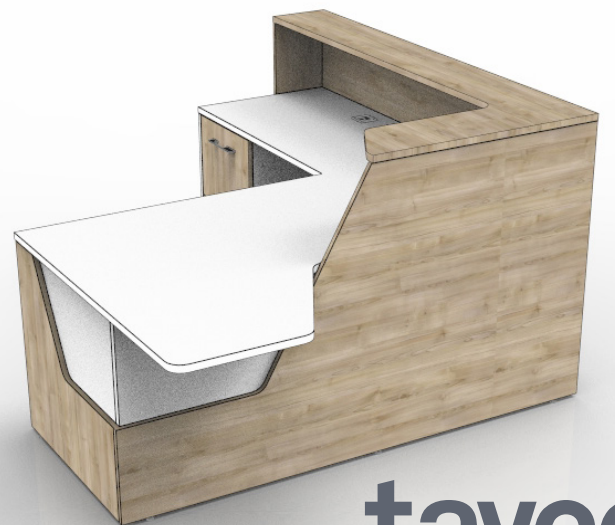

This modern, yet timeless reception desk affords ample functionality for both the user and the visitor with its wide transaction space and available storage options.

Features

L Shape

- 72", 84", 96"L x 72", 84", 96"W
- 30"D main worksurface
- 24"D return surface
- 2 grommets

Straight

- 72", 78", 84", 90", 96"W
- 30"D main worksurface
- 1 grommet

Optional Storage

- Underdesk pedestal
- Underdesk lateral
- Mobile pedestal

Transaction Tops

- Long - 56"-80"W x 13"D
- Short - 44"-68"W x 13"D

Receptions

KARIBU

tayco®

Impress Visitors with **KARIBU**

Karibu (ka'ri.bu), the Swahili word for welcome. With an eye-catching design, Karibu is a versatile solution that makes a bold statement in any office environment.

Elevate your first impressions with the Karibu. Sharp, defined angles give the Karibu reception desk its noteworthy, statement aesthetic.

Features

L Shape

- 72", 84", 96"L x 72", 84", 96"W
- 30"D main worksurface
- 24"D return surface
- 2 grommets