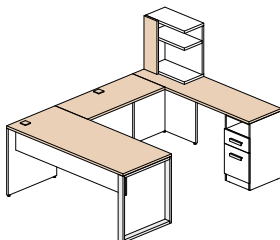

Configuration 7 **$1 939**