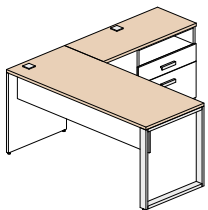

Configuration 2 **$1 407**