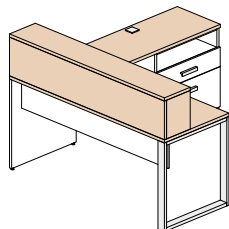

Configuration 6 **$1 727**