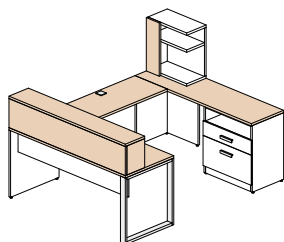

Configuration 9 **$2 388**