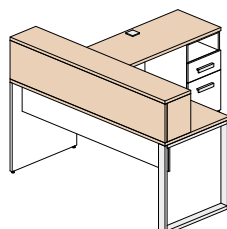

Configuration 8 **$1 598**