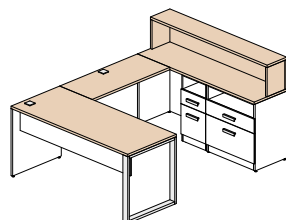

Configuration 13 **\$2 199**

Configuration 14 **\$2 519**

Configuration 15 **\$921**

Available finishes

The frame of the furniture is polar white (W), the following items may be of the following 5 colors: all surfaces, surface open hutch and front of the surface unit.