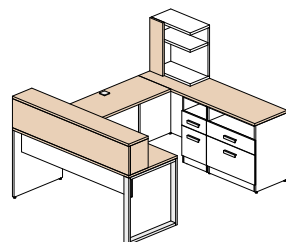

Configuration 10 **$2 873**