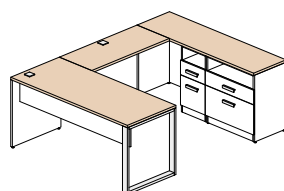

Configuration 13 **\$2 199**

Configuration 14 **\$2 519**

Configuration 15 **\$921**

Available finishes

The frame of the furniture is polar white (W), the following items may be of the following 5 colors: all surfaces, surface open hutch and front of the surface unit.