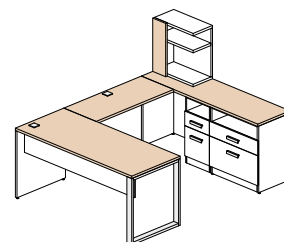

Configuration 12 **$2 553**