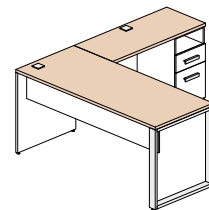

Configuration 4 **$1 278**