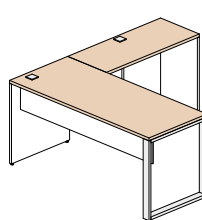

Configuration 13 **\$2 199**

Configuration 14 **\$2 519**

Configuration 15 **\$921**

Available finishes

The frame of the furniture is polar white (W), the following items may be of the following 5 colors: all surfaces, surface open hutch and front of the surface unit.