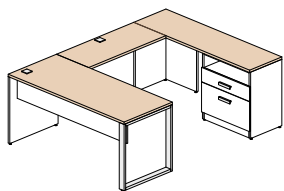

15 Knockouts at unbeatable prices

MANUFACTURED IN 3 WEEKS OR LESS

Configuration 1 **$1 714**