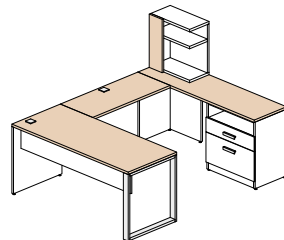

Configuration 5 **$2 068**