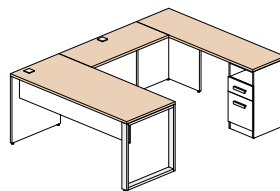

Configuration 3 **$1 585**