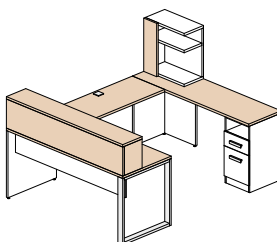

Configuration 11 **$2 259**