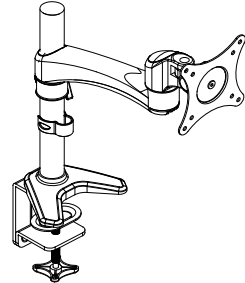

CYRUS CHAIR

\$731

ELEVATION BAS

from \$1 294

Consult the price list to learn about the options and dimensions offered for Sweet.

OPTIONS

ADDITIONAL STORAGE AND ORGANIZATION

Laminated Drawer with Lock
TIRA – \$166

Sliding Drawer
TCPM – \$148

Swivel Drawer
SWV – \$50

CPU Holder
MCPU90 – \$165

Mini CPU Holder
MCPU50 – \$137

Velcro Tie
WM – \$10

ERGONOMICS

Wrist Rest
AP – \$58

Keyboard Tray
KB – \$140

Monitor Bracket
C-1A – \$112

Double Monitor Bracket
C-2A – \$187

ACCESS TO ELECTRICITY

Grommet
CAPF / CBPF – \$21

Connectivity Unit
MH3D – \$320

As our product line is constantly evolving and expanding, we recommend that you visit logiflex.ca for updates.
En raison de l'évolution constante des lignes de produits, Logiflex vous encourage à consulter les mises à jour au logiflex.ca.