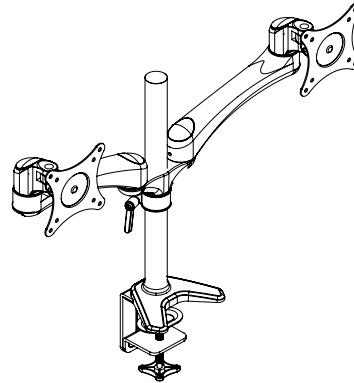

CYRUS CHAIR

\$731

ELEVATION BAS

from \$1 294

Consult the price list to learn about the options and dimensions offered for Sweet.

OPTIONS

ADDITIONAL STORAGE AND ORGANIZATION

Laminated Drawer with Lock
TIRA – \$166

Sliding Drawer
TCPM – \$148

Swivel Drawer
SWV – \$50

CPU Holder
MCPU90 – \$165

Mini CPU Holder
MCPU50 – \$137

Velcro Tie
WM – \$10

ERGONOMICS

Wrist Rest
AP – \$58

Keyboard Tray
KB – \$140

Monitor Bracket
C-1A – \$112

Double Monitor Bracket
C-2A – \$187

ACCESS TO ELECTRICITY

Grommet
CAPF / CBPF – \$21

Connectivity Unit
MH3D – \$320

As our product line is constantly evolving and expanding, we recommend that you visit logiflex.ca for updates.
En raison de l'évolution constante des lignes de produits, Logiflex vous encourage à consulter les mises à jour au logiflex.ca.