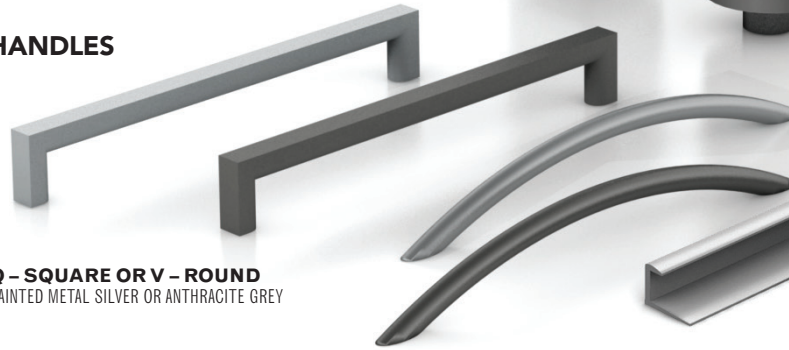

HANDLES

Q – SQUARE OR V – ROUND
PAINTED METAL SILVER OR ANTHRACITE GREY

L – LINEAR

THERMOPLASTIC POLYMER SILVER OR ANTHRACITE GREY

EXCEPTION: L HANDLE IS NOT COMPATIBLE ON FURNITURE WITH ALUMINUM FRAMED TRANSLUCENT DOORS OR ON THE METAL DOORS OF LAPTOP CARTS.

Please refer to United Chair® swatch cards for cushion and chair coverings.

Please consult the Think Smart price list for complete details of the Think Smart offer.

For complete product offering and detailed information on all our products under the Lacasse, United Chair and Nvision brands, please refer to the current literature and price lists.

EDGE BANDING

All edges on our laminate thermofused furniture are finished with thick ABS edgebanding.

TOP THICKNESSES OF 1" AND 1 1/2"
(25 AND 38 MM)
SMOOTH 3/32" (3 MM) THICK EDGE

THE N EDGE BANDING MATCHES THE FINISH SPECIFIED FOR THE TOP (ALL WOOD GRAIN, PATTERNED AND SOLID COLOR FINISHES).