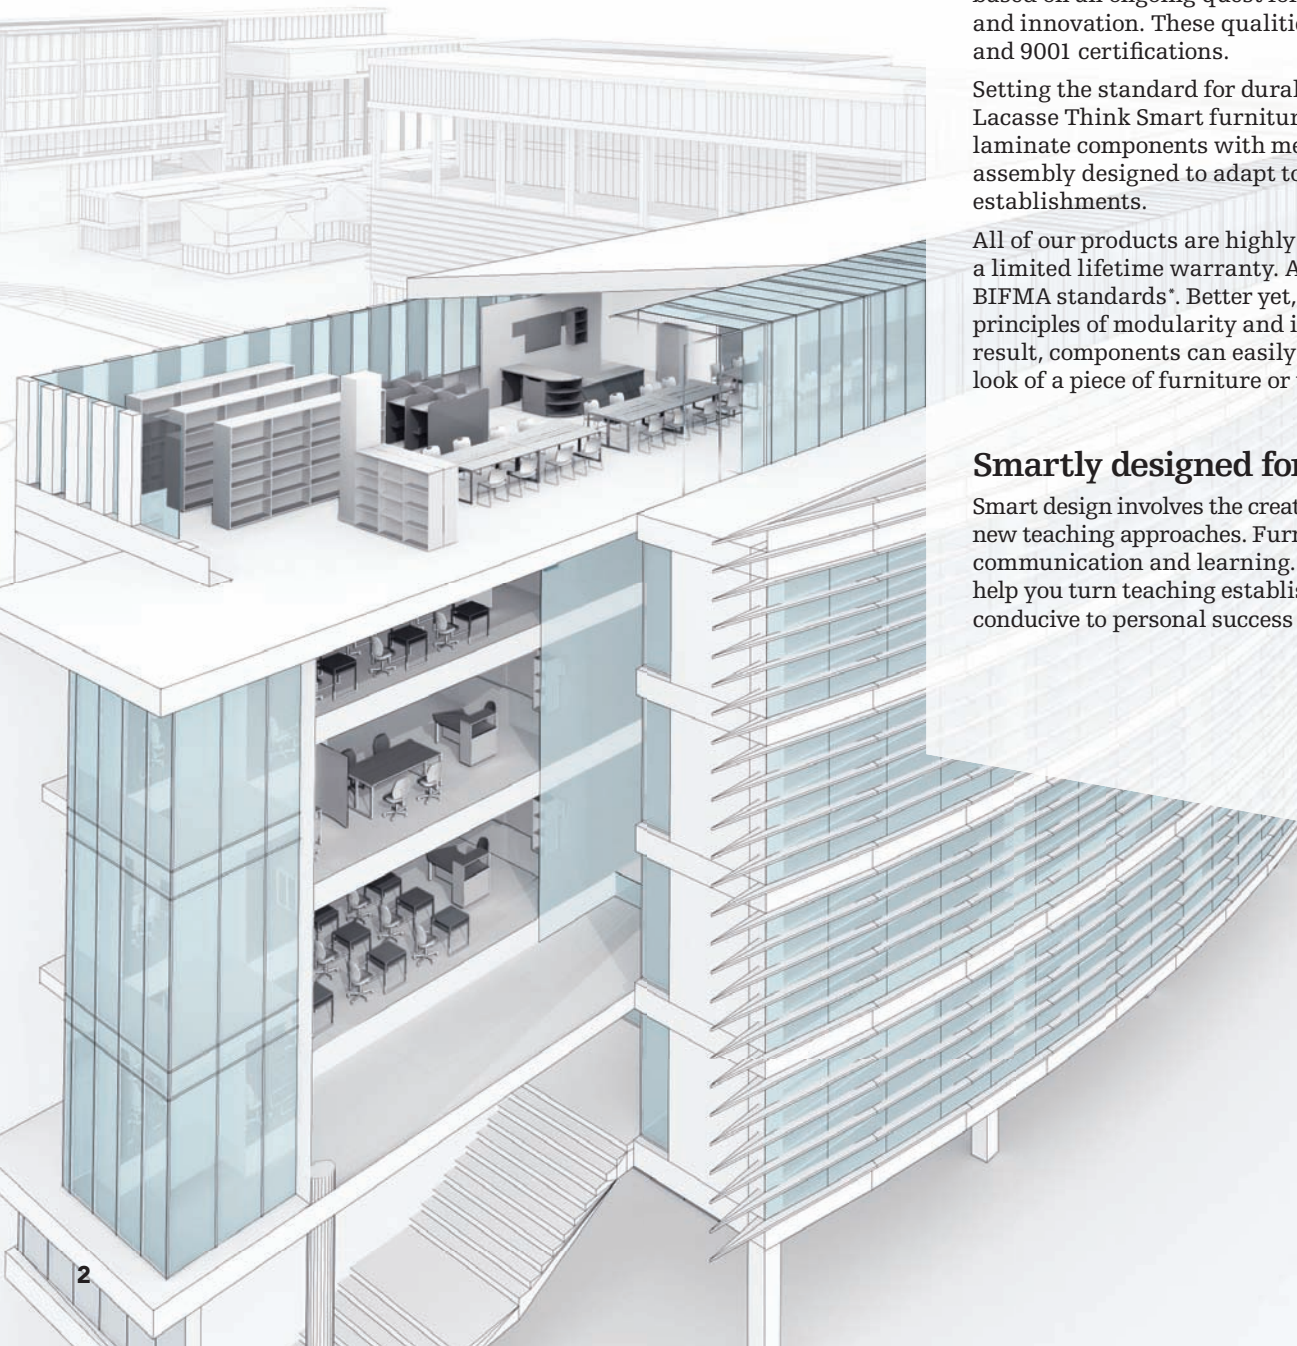

Smart construction

From the time it was first founded some 55 years ago, Groupe Lacasse has earned an enviable reputation for creating smart furnishings. Our commitment to you is based on an ongoing quest for quality, attention to detail and innovation. These qualities have earned us ISO 14001 and 9001 certifications.

Setting the standard for durability and reliability, Lacasse Think Smart furniture combines thermofused laminate components with metal-to-metal hardware assembly designed to adapt to the realities of educational establishments.

All of our products are highly resistant and carry a limited lifetime warranty. And all meet or exceed BIFMA standards*. Better yet, their design is based on principles of modularity and interchangeability. As a result, components can easily be changed to update the look of a piece of furniture or to increase its service life.

Smartly designed for learning

Smart design involves the creation of product lines adapted to new teaching approaches. Furniture designed for teamwork, communication and learning. What drives us: a desire to help you turn teaching establishments into environments conducive to personal success and achievement.