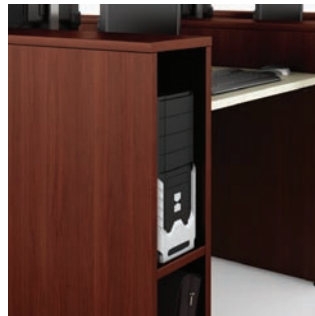

SMART INTEGRATION OF NEW TECHNOLOGIES

Lacasse offers you furniture whose smart design reflects realities of today's academic environments.

E1QS-M243636T

E1LA-253672BU

ENNN-LC241846

E1QS-M244242AV

Smart design, smart construction. These easy-to-configure computer workstations integrate features such as channels with hinged covers for the management of wires. Everything has been designed to create a harmonious environment. Workstations feature easy access to the computer tower storage module which ingeniously also acts as a psychological barrier and divides the workspaces.