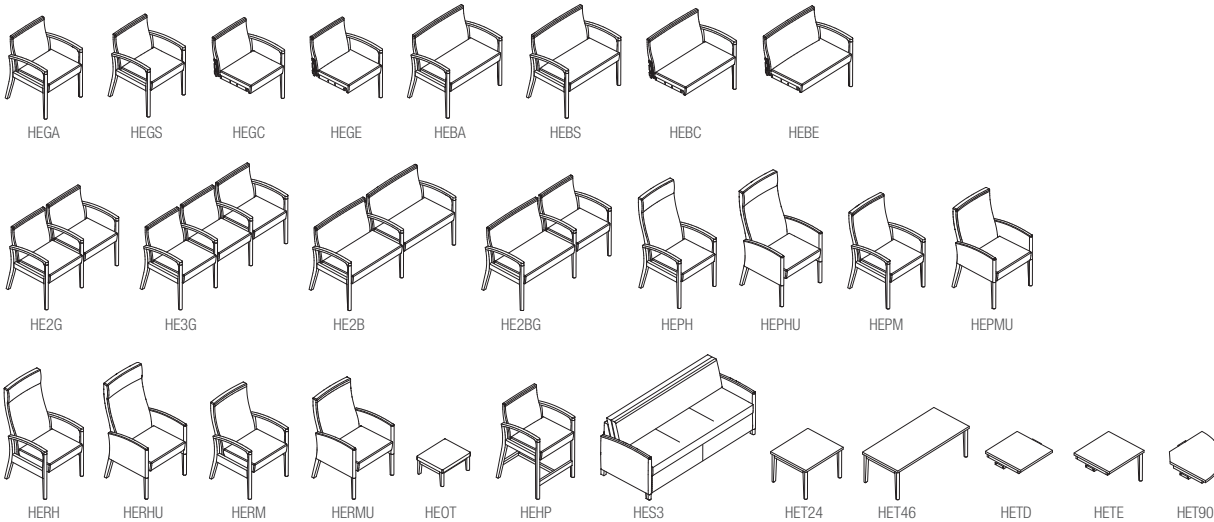

Sencha offers patient chairs and patient rockers. Designed to provide a maximum of comfort, the patient chairs are available in two backrest heights and come with an optional ottoman. Patient and rocker chairs are also offered with fully upholstered armrests.

Stylish Sencha chairs and tables make for a comfortable and airy waiting area.

SOOTHING AND COMFORTING

Convenience, comfort and style... The Sencha sleeper offers it all. With the sleeper's quick and easy fold-down backrest feature, it offers the possibility for a visitor to stay the night. Choose to add drawers with a soft-close mechanism to maximize storage space. Finally, customize the sleeper to the healthcare environment by choosing Corian armcaps and a dual upholstery combination.

Wall-saver legs on guest and bariatric chairs

Clean-out space

Upholstered armrests available on patient and rocker chairs

Optional Corian armcaps

FEATURES

- Field-replaceable components
- Easy clean-out space at the back
- Wall-saver leg design
- 5 antimicrobial beech wood finishes
- Solid steel underseat construction
- Tandem configurations
- Bariatric versions

OPTIONS

- Corian armcaps
- Upholstered armrests
- Side tables
- Dual upholstery application

WOOD FINISHES

W1 - Bourbon Cherry

W2 - Cherry

W3 - Shadow Oak

W4 - Natural

W5 - Sakura