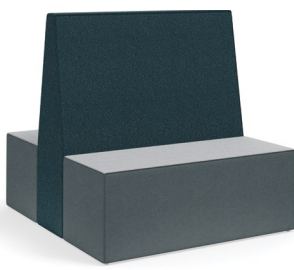

LOUNGE SEATING

Square

Five Star

Corner

Rectangle

30° Curve
Inside Facing

30° Curve
Outside Facing

45° Curve
Inside Facing

45° Curve
Outside Facing

60° Curve
Inside Facing

60° Curve
Outside Facing

90° Curve
Inside Facing

90° Curve
Outside Facing

Extended Corner

Booth

Ottomans

Junior sizes available.

Round

Hexagon

Square

Crescent

CURVED SHELVING

30° Curved Starter
Outside Facing

30° Curved Adder
Outside Facing