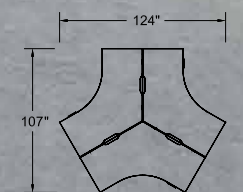

GOOD THINGS COME IN THREES
JAMAIS DEUX SANS TROIS

Out of the ordinary, 120° desks energize your office space, encouraging interaction and synergy.
Sortez du linéaire et dynamisez vos aménagements avec les bureaux à 120°, qui favorisent l'interaction et la synergie.

Level-120-C001

Laminate | *Mélamine*
Ginger Root | *Gingembre*

Upholstery | *Tissus*
Mayer Fabrics, Fedora Eucalyptus/Opal/Aquamarine/Midnight/Aegan