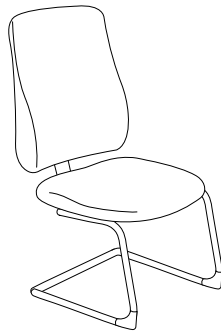

Medium back
38" - 43" H

LC-TX-D

Executive back
42" - 47" H

LC-TX-H

High back with headrest
49" - 54" H

STOOL

24" P / 26" L

LC-TX-L

Low back
40" - 50" H

LC-TX-M

Medium back
44" - 54" H

GUEST SEATING WITH SLED BASE

24" P / 23" L

LC-TX2-L

Low back
35" H

LC-TX2-M

High back
39" H

OPTIONS

- **4 backrest heights**
Low back / Medium back / Executive back / High back with headrest
- **3 sizes of chair**
Narrow seat / Standard seat / Wide seat
- Choice of tapered, round or sled base / Black nylon or polished aluminum finish*
- Choice of mechanisms
- Sliding seat
- Adjustable backrest height
- Choice of fixed or adjustable armrests
- Choice of carpet or hard surface wheels or nylon glides