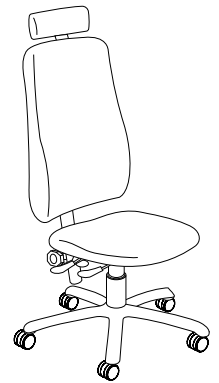

With Texto's multitude of armrest options, you can choose a style that represents you, matches your interior decor and gives you the right amount of adjustability.

A FEW FEATURES

- *Texto is part of a broader family that also includes our Texto Mesh and Texto Lab chairs.*
- *With its higher seat and footrest, the stool version of the Texto chair gives you flexibility for a range of areas, including counters.*

Product shown: LC-TX1-MWW-VN31-AR-S

Fabric:	Base:
Mayer Fabrics, Legacy, Dew	Black nylon

COLLECTION OVERVIEW

CHAIR

24" P / 26" L

LC-TX-L

Low back
34" - 39" H

LC-TX-M

Medium back
38" - 43" H

LC-TX-D

Executive back
42" - 47" H

LC-TX-H

High back with headrest
49" - 54" H

STOOL

24" P / 26" L

LC-TX-L