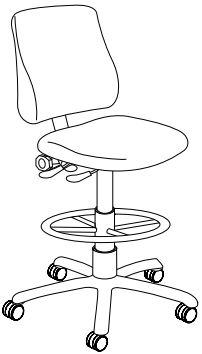

Medium back
38" - 43" H

LC-TX-D

Executive back
42" - 47" H

LC-TX-H

High back with headrest
49" - 54" H

STOOL

24" P / 26" L

LC-TX-L

Low back
40" - 50" H

LC-TX-M

Medium back
44" - 54" H

GUEST SEATING WITH SLED BASE

24" P / 23" L

LC-TX2-L

Low back
35" H

LC-TX2-M