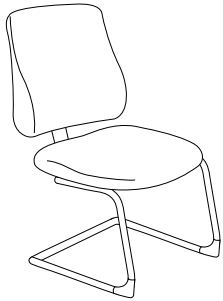

Medium back
38" - 43" H

LC-TX-D

Executive back
42" - 47" H

LC-TX-H

High back with headrest
49" - 54" H

STOOL

24" P / 26" L

LC-TX-L

Low back
40" - 50" H

LC-TX-M

Medium back
44" - 54" H

GUEST SEATING WITH SLED BASE

24" P / 23" L

LC-TX2-L

Low back
35" H

LC-TX2-M

High back
39" H

OPTIONS

- **4 backrest heights**
Low back / Medium back / Executive back / High back with headrest
- **3 sizes of chair**
Narrow seat / Standard seat / Wide seat
- Choice of tapered, round or sled base / Black nylon or polished aluminum finish*
- Choice of mechanisms
- Sliding seat
- Adjustable backrest height
- Choice of fixed or adjustable armrests
- Choice of carpet or hard surface wheels or nylon glides