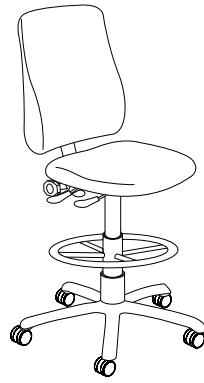

Medium back
38" - 43" H

LC-TX-D

Executive back
42" - 47" H

LC-TX-H

High back with headrest
49" - 54" H

STOOL

24" P / 26" L

LC-TX-L

Low back
40" - 50" H

LC-TX-M

Medium back
44" - 54" H

GUEST SEATING WITH SLED BASE

24" P / 23" L

LC-TX2-L

Low back
35" H

LC-TX2-M

High back
39" H

OPTIONS

- **4 backrest heights**
Low back / Medium back / Executive back / High back with headrest
- **3 sizes of chair**
Narrow seat / Standard seat / Wide seat
- Choice of tapered, round or sled base / Black nylon or polished aluminum finish*
- Choice of mechanisms
- Sliding seat
- Adjustable backrest height
- Choice of fixed or adjustable armrests
- Choice of carpet or hard surface wheels or nylon glides