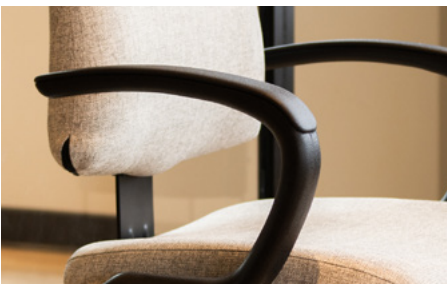

Texto

logiflex

TEXTO CHAIR

With the Texto chair, Logiflex has hit a new personal record for ergonomic adjustment options! It's far and away the most personalizable chair we've ever made. Texto's variety of configurations give you comfort that lasts.

TEXTO-C001B

Product shown: LC-TX1-MWW-VN31-AR-S

Fabric:
Mayer Fabrics, Legacy, Dew

Base:
Black nylon

TEXTO-LAB-STOOL-C001C

Products shown: LC-TXR-TWW-ZN1813-NA-S

Fabrics: Mayers Fabrics, Midway, Algae | Base: Black nylon

With Texto's multitude of armrest options, you can choose a style that represents you, matches your interior decor and gives you the right amount of adjustability.

A FEW FEATURES

- *Texto is part of a broader family that also includes our Texto Mesh and Texto Lab chairs.*
- *With its higher seat and footrest, the stool version of the Texto chair gives you flexibility for a range of areas, including counters.*

*Sled base is only available in black

FEATURES

- Logiflex's most customizable chair
- Stool version
- Waterfall edge

FINISHES

Metal

- Aluminum
- Polished aluminum

Upholstery

The Logiflex website has a wide selection of fabrics available.