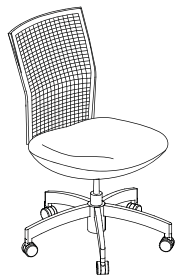

Texto mesh

logiflex

MESH-C001

Mesh:
Aero Mesh Noir, Graphite, Aluminium, Sangria

TEXTO MESH CHAIR

Do you have a mental image of the perfect task chair? If not, we've got a suggestion for one: the Texto Mesh. Breathable fabric mesh backrest and adjustable lumbar support—talk about ideal! Plus, the mesh comes in 4 different color options, so you can personalize your chair.

A FEW FEATURES

- *With its higher seat and footrest, the stool version of the Texto Mesh chair gives you flexibility for a range of areas, including counters.*

COLLECTION OVERVIEW

CHAIR

24" P / 26" L / 39" – 44" H

LC-TXM2-MWE

Medium back

STOOL

24" P / 26" L / 45" – 55" H

LC-TXM2-MWE

Medium back

GUEST SEATING WITH SLED BASE

24" P / 23" L / 40" H

LC-TXM2-MWE-01

Medium back

OPTIONS

- **2 sizes of chair**
Standard seat / Wide seat
- Choice of tapered, round or sled base / Black nylon or polished aluminum finish*
- Choice of mechanisms
- Sliding seat
- Adjustable backrest height
- Choice of fixed or adjustable armrests
- Choice of carpet or hard surface wheels or nylon glides