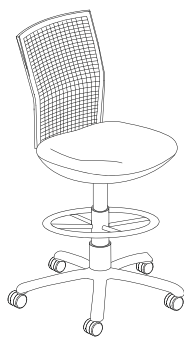

Texto mesh

logiflex

MESH-C001

Mesh:
Aero Mesh Noir, Graphite, Aluminium, Sangria

TEXTO MESH CHAIR

Do you have a mental image of the perfect task chair? If not, we've got a suggestion for one: the Texto Mesh. Breathable fabric mesh backrest and adjustable lumbar support—talk about ideal! Plus, the mesh comes in 4 different color options, so you can personalize your chair.

A FEW FEATURES

- *With its higher seat and footrest, the stool version of the Texto Mesh chair gives you flexibility for a range of areas, including counters.*

COLLECTION OVERVIEW

CHAIR

24" P / 26" L / 39" – 44" H

LC-TXM2-MWE

Medium back

STOOL

24" P / 26" L / 45" – 55" H

LC-TXM2-MWE

Medium back

GUEST SEATING WITH SLED BASE

24" P / 23" L / 40" H

LC-TXM2-MWE-01

Medium back

OPTIONS

- **2 sizes of chair**
Standard seat / Wide seat
- Choice of tapered, round or sled base / Black nylon or polished aluminum finish*
- Choice of mechanisms
- Sliding seat
- Adjustable backrest height
- Choice of fixed or adjustable armrests
- Choice of carpet or hard surface wheels or nylon glides