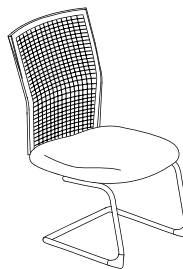

Texto mesh

logiflex

MESH-C001

Mesh:
Aero Mesh Noir, Graphite, Aluminium, Sangria

TEXTO MESH CHAIR

Do you have a mental image of the perfect task chair? If not, we've got a suggestion for one: the Texto Mesh. Breathable fabric mesh backrest and adjustable lumbar support—talk about ideal! Plus, the mesh comes in 4 different color options, so you can personalize your chair.

A FEW FEATURES

- *With its higher seat and footrest, the stool version of the Texto Mesh chair gives you flexibility for a range of areas, including counters.*

COLLECTION OVERVIEW

CHAIR

24" P / 26" L / 39" – 44" H

LC-TXM2-MWE

Medium back

STOOL

24" P / 26" L / 45" – 55" H

LC-TXM2-MWE

Medium back

GUEST SEATING WITH SLED BASE

24" P / 23" L / 40" H

LC-TXM2-MWE-01

Medium back

OPTIONS

- **2 sizes of chair**
Standard seat / Wide seat
- Choice of tapered, round or sled base / Black nylon or polished aluminum finish*
- Choice of mechanisms
- Sliding seat
- Adjustable backrest height
- Choice of fixed or adjustable armrests
- Choice of carpet or hard surface wheels or nylon glides