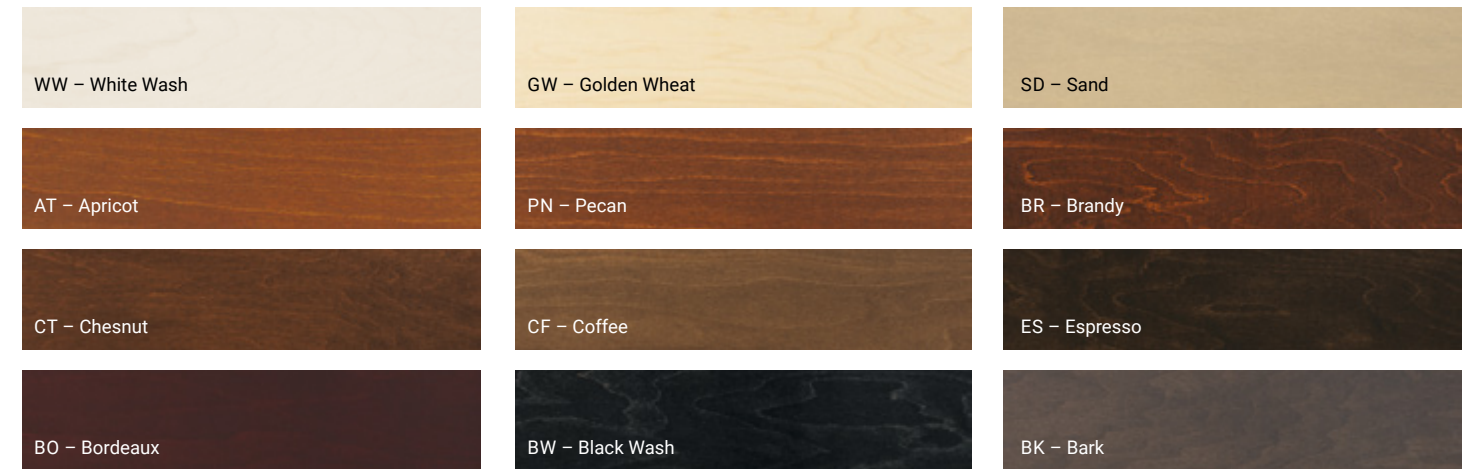

CUSTOMIZE VOLT

LAMINATES

KAY Kali ASY Asha CIY Chiffon WGS Willow Grey GIA Ginger Root GG Grigio

AND 20 MORE COLORS (SEE THE COLORS & FINISHES GUIDE)

MONOCHROM FINISH

The Monochrom finish offers an ultra matte surface, low light reflectivity, anti-fingerprint finish and a soft-touch surface.

WOOD STAINS

OUTLETS

C Black JM Dusk JL Navy JK Storm

FELTS

DG Dark Grey BL Blue LG Light Grey

INSPIRATIONS

VOLT-C005A

VOLT-C005B