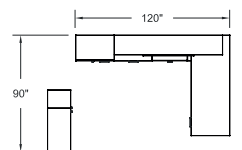

Sliding-Surface Storage

Communication Boxes with USB Outlet or Audio Jack

Sliding-Wardrobe Towers with Upgraded Hook

Configuration LV-C010-1

Level furniture displayed in Coastal Pear and Polar White, High Gloss front finish, Chrome H052 handles and legs, cushion in Maharam fabric, Centric 466056, 007 Splendor. Cyrus chair displayed in White Madras leather.