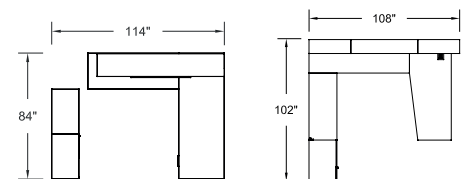

Asymmetrical Work Surface

Shelf Storage and Sliding White Board

Configuration LV-C005-1 and LV-C004-1

Level furniture displayed in Caramel and Polar White, High Gloss front finish, Chrome H052 handles and legs, cushions in Black Madras leather. Cyrus chairs displayed in White Madras leather.