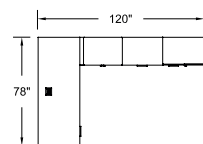

Configuration LV-C001-1

Level furniture displayed in Coastal Pear and Polar White, High Gloss front finish, Chrome H052 handles and legs, cushions in Maharam fabric, Centric 466056, 007 Splendor. Cyrus chair displayed in White Madras leather.