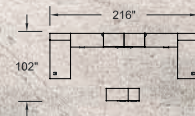

Configuration LV-C008-1

Level furniture displayed in Coastal Pear and Polar White, High Gloss front finish, Chrome H052 handles and legs. Cyrus chairs displayed in J.Ennis vinyl, Brisa, 2698 Sterling Blue.