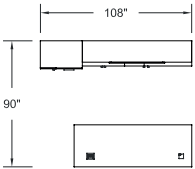

Level furniture displayed in Coastal Pear and Polar White, High Gloss front finish, Chrome H052 handles and legs. Cyrus chair displayed in White Madras leather.