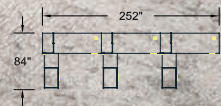

Configuration LV-C009-1

Level furniture displayed in Grigio and Polar White, High Gloss front finish, White H052 handles and legs, cushions in Momentum fabric, Propensity, 09129437 Cherry. Cyrus chairs displayed in White Madras leather.