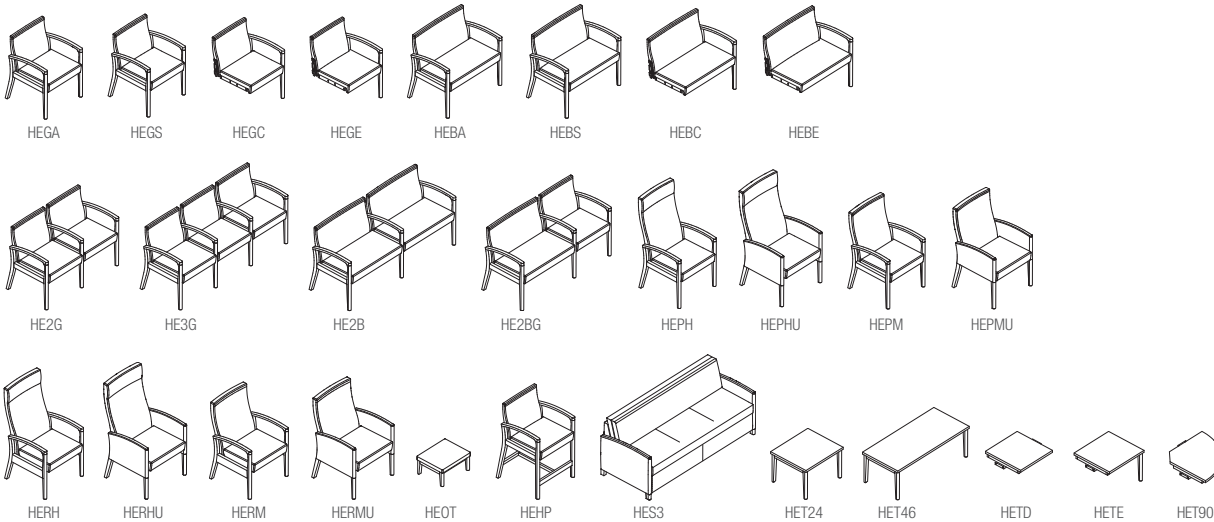

Sencha offers patient chairs and patient rockers. Designed to provide a maximum of comfort, the patient chairs are available in two backrest heights and come with an optional ottoman. Patient and rocker chairs are also offered with fully upholstered armrests.

Stylish Sencha chairs and tables make for a comfortable and airy waiting area.

SOOTHING AND COMFORTING

Convenience, comfort and style... The Sencha sleeper offers it all. With the sleeper's quick and easy fold-down backrest feature, it offers the possibility for a visitor to stay the night. Choose to add drawers with a soft-close mechanism to maximize storage space. Finally, customize the sleeper to the healthcare environment by choosing Corian armcaps and a dual upholstery combination.

Wall-saver legs on guest and bariatric chairs

Clean-out space

Upholstered armrests available on patient and rocker chairs

Optional Corian armcaps

FEATURES

- Field-replaceable components
- Easy clean-out space at the back
- Wall-saver leg design
- 5 antimicrobial beech wood finishes
- Solid steel underseat construction
- Tandem configurations
- Bariatric versions

OPTIONS

- Corian armcaps
- Upholstered armrests
- Side tables
- Dual upholstery application

WOOD FINISHES

W1 - Bourbon Cherry W2 - Cherry W3 - Shadow Oak W4 - Natural W5 - Sakura

To learn more about **Groupe Lacasse healthcare furniture solutions**, visit: www.groupe-lacasse.com